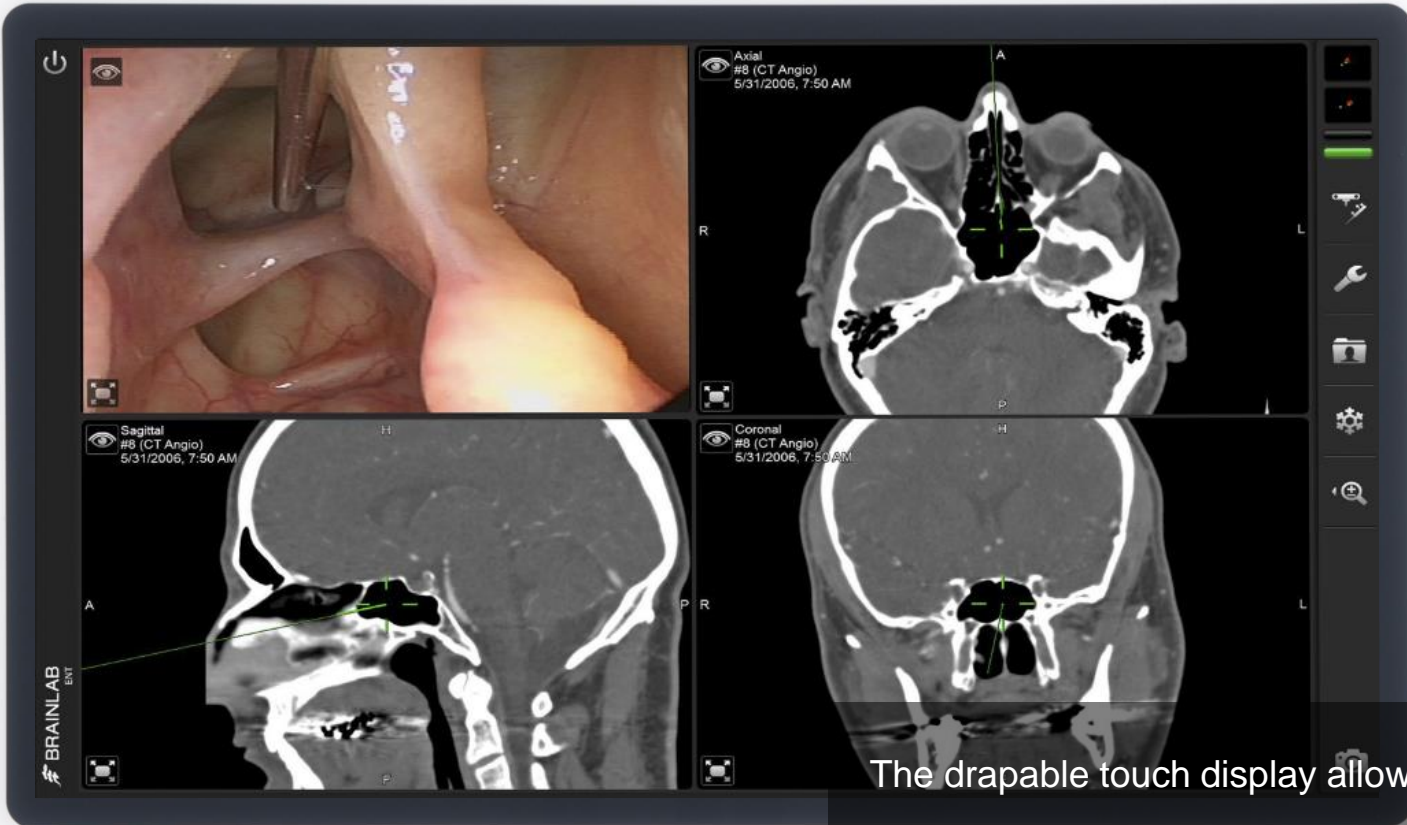

## EXTENDED FUNCTIONALITY

- Expand with Buzz
- Remote control between Kick and Buzz
- Connect with multiple 3<sup>rd</sup> party displays
- Additional integrated O.R. functionalities

Increased RAM and powerful SSD Hard Disk  
enables fast navigation  
E.g. during cranial surgeries with high data  
volume

The drapable touch display allows for easy handling in the O.R.

E.g. during navigated ENT/CMF surgeries

21.5" full HD touch display provides excellent image quality.

E.g. during navigated spinal surgeries

## FLUORO 2D REGISTRATION

- Minimally-invasive registration of conventional C-arm images with x-Spot
- Supports all common 2D C-arms
- Fast, reliable, easy-to-use

**Image free Orthopedics**  
 application for knee & hip  
 replacement surgeries