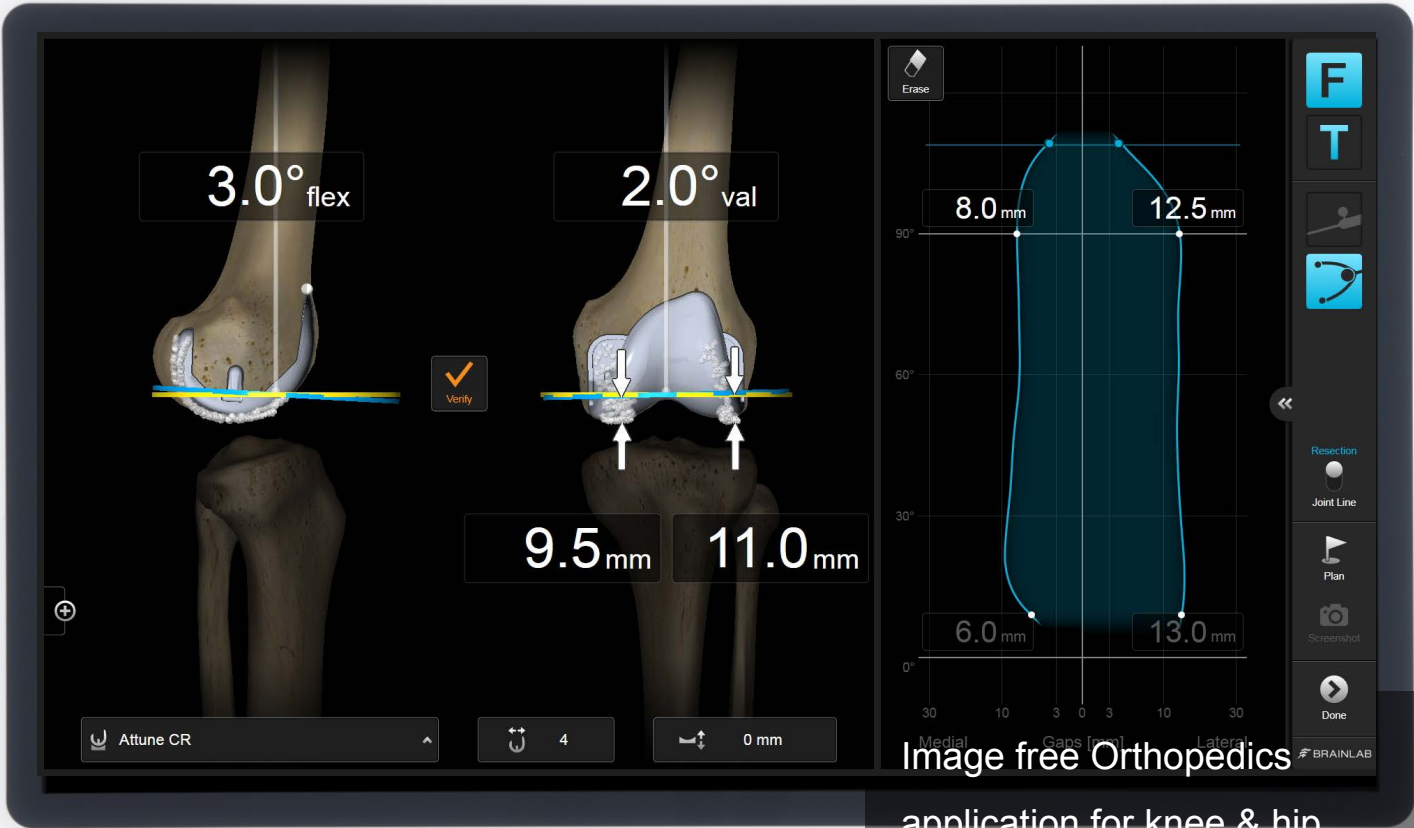

The drapable touch display allows for easy handling in the O.R.

E.g. during navigated ENT/CMF surgeries

21.5" full HD touch display provides excellent image quality.

E.g. during navigated spinal surgeries

## FLUORO 2D REGISTRATION

- Minimally-invasive registration of conventional C-arm images with x-Spot
- Supports all common 2D C-arms
- Fast, reliable, easy-to-use

**Image free Orthopedics**  
 application for knee & hip  
 replacement surgeries

The camera equipped with a positioning laser offers 300 cm pyramid tracking volume.

All components fit into customized cases for practical transportation.

Separate telescopic camera stands for set up flexibility