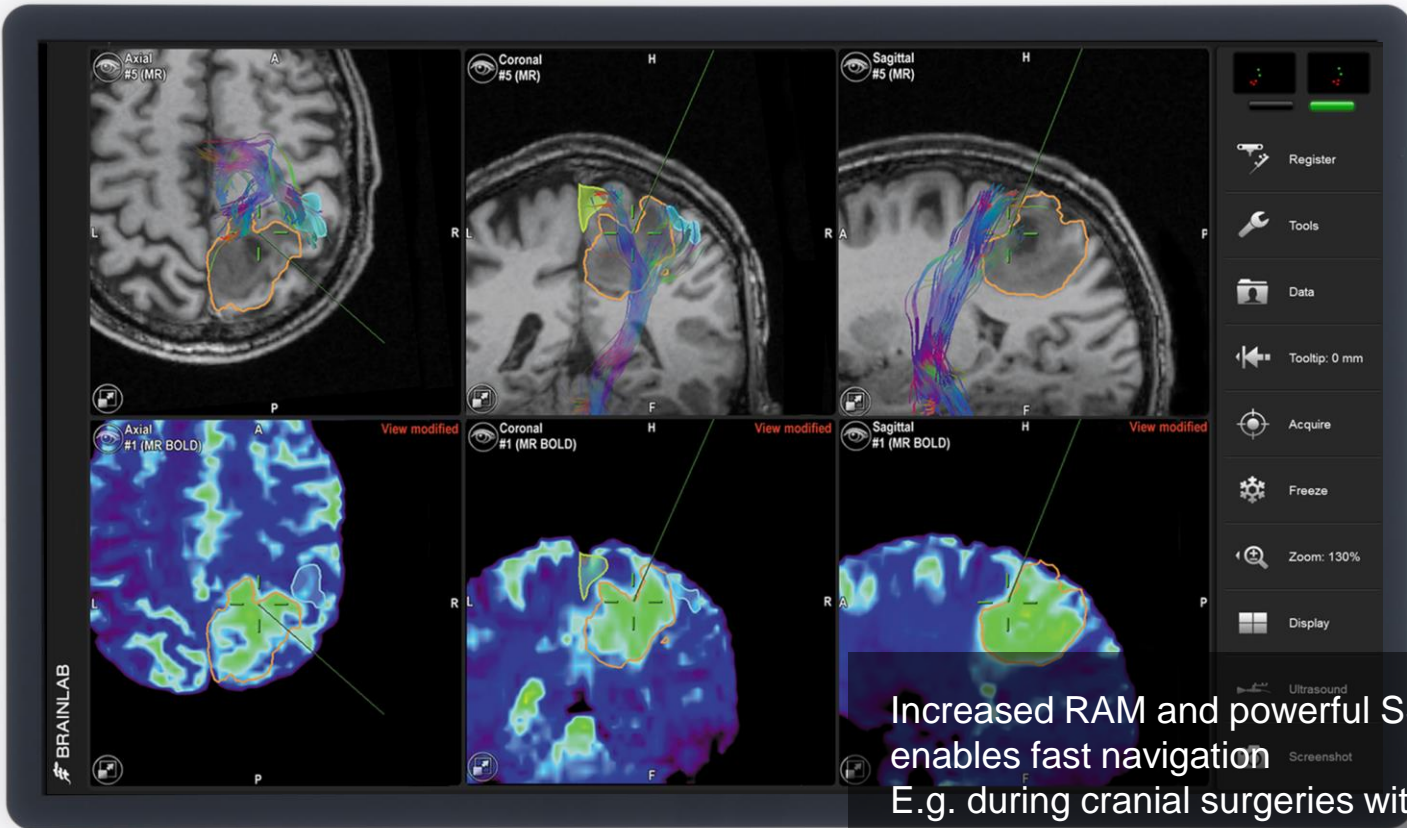

## SMART CONNECTIONS

- Access to PACS and network based devices through high speed ports
- Flexible data transfer with CD Drive and USB-to-Ethernet adapter
- Quick integration of surgical devices
- 4K and 3D display integration for high-end visualization

## EFFICIENT DATA MANAGEMENT

- Easy upload and storage of patient data
- Patient-centric data handling for optimized system operation and intuitive usability
- Streaming and recording functionalities for immediate O.R. documentation
- Image enrichment for intraoperative clinical decision making

## EXTENDED FUNCTIONALITY

- Expand with Buzz
- Remote control between Kick and Buzz
- Connect with multiple 3<sup>rd</sup> party displays
- Additional integrated O.R. functionalities

Increased RAM and powerful SSD Hard Disk  
enables fast navigation  
E.g. during cranial surgeries with high data  
volume

The drapable touch display allows for easy handling in the O.R.

E.g. during navigated ENT/CMF surgeries

21.5" full HD touch display provides excellent image quality.

E.g. during navigated spinal surgeries