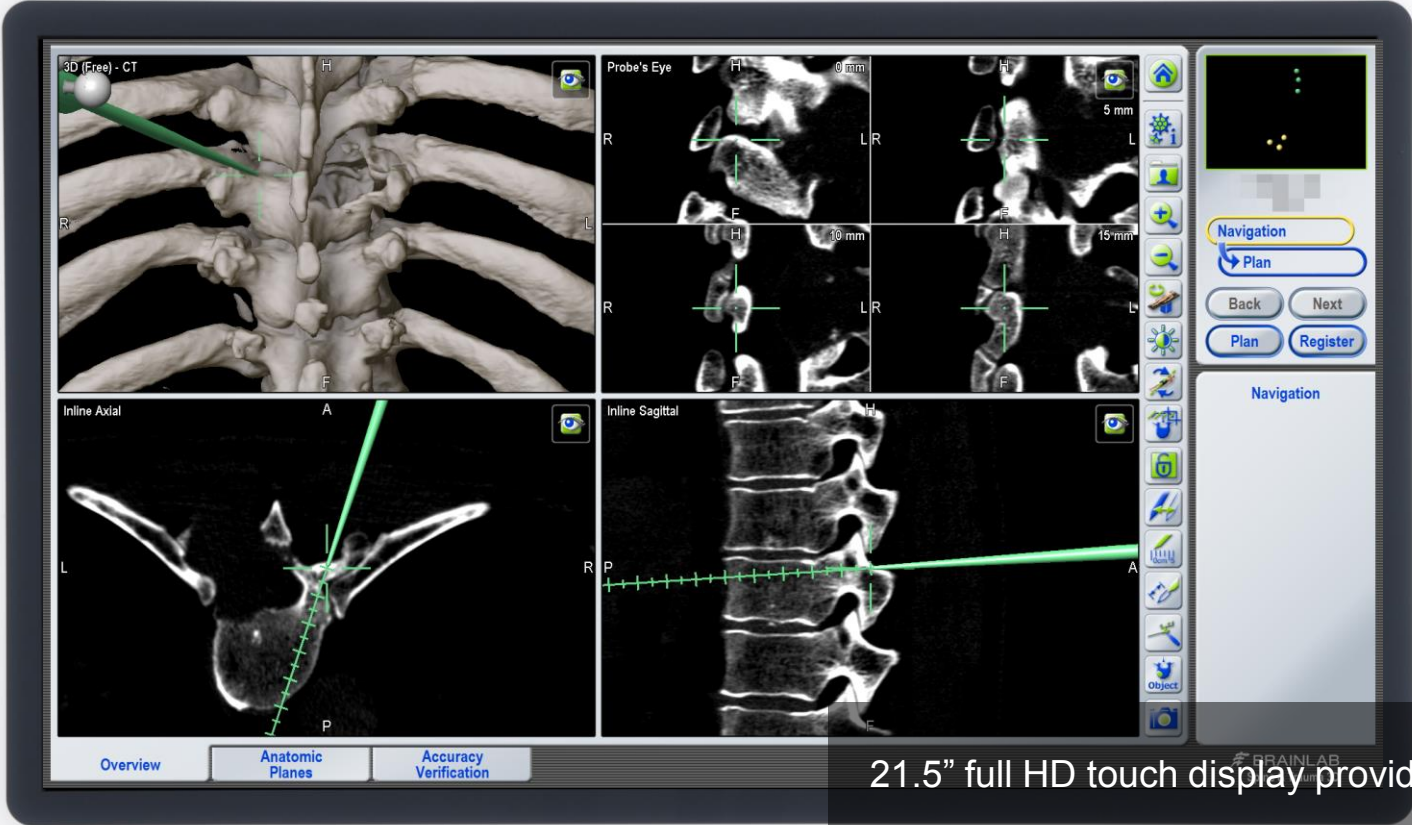

## EXTENDED FUNCTIONALITY

- Expand with Buzz
- Remote control between Kick and Buzz
- Connect with multiple 3<sup>rd</sup> party displays
- Additional integrated O.R. functionalities

Increased RAM and powerful SSD Hard Disk  
enables fast navigation  
E.g. during cranial surgeries with high data  
volume

The drapable touch display allows for easy handling in the O.R.

E.g. during navigated ENT/CMF surgeries

21.5" full HD touch display provides excellent image quality.

E.g. during navigated spinal surgeries

## FLUORO 2D REGISTRATION

- Minimally-invasive registration of conventional C-arm images with x-Spot
- Supports all common 2D C-arms
- Fast, reliable, easy-to-use

**Image free Orthopedics**  
 application for knee & hip  
 replacement surgeries